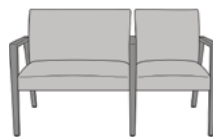

VLDFIXMTBG
56W 27D 35H
26AH