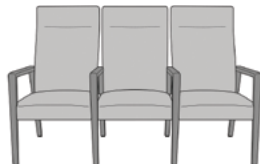

VLDFIXMTPPP
68W 27D 43H
26AH