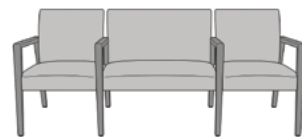

VLDFIXMTGBG
78W 27D 35H
26AH