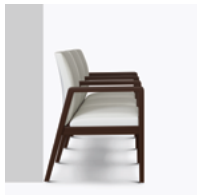

Wallsaver
Wallsaver back legs help keep walls in pristine condition.