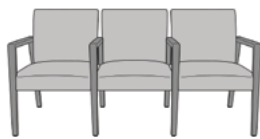

VLDFIXMTGGG
68W 27D 35H
26AH